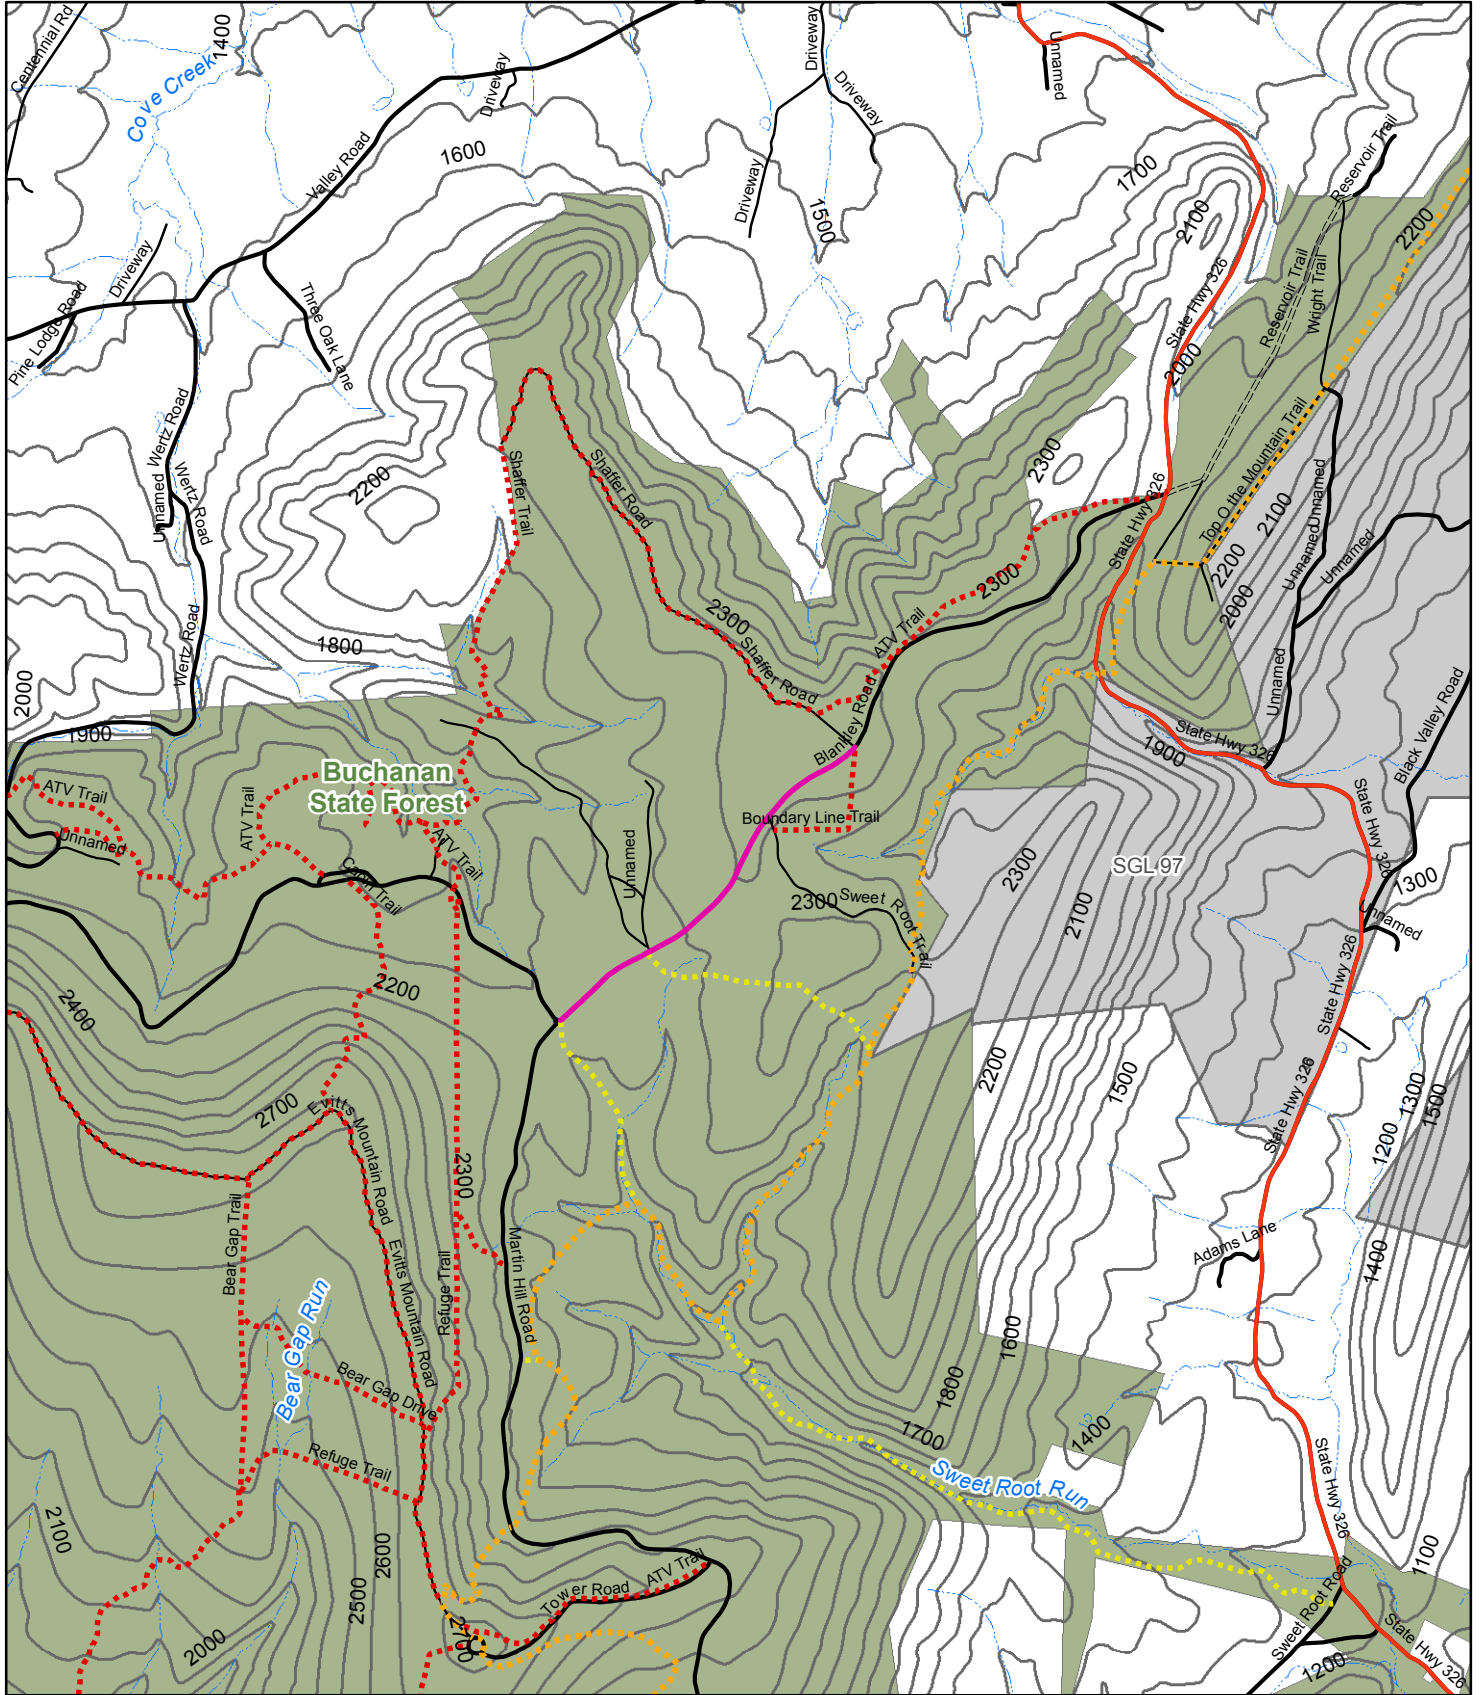

Blankley Road DSA

Legend

- Blankley_Road_DSA
- ⋯ Trails (T8 and T7_Hike_Bike_Horse)
- ⋯ Trails (T8 and T7_Hiking Open_Open Promoted) Only
- SF Hiking Trail Status**
- ⋯ Yes